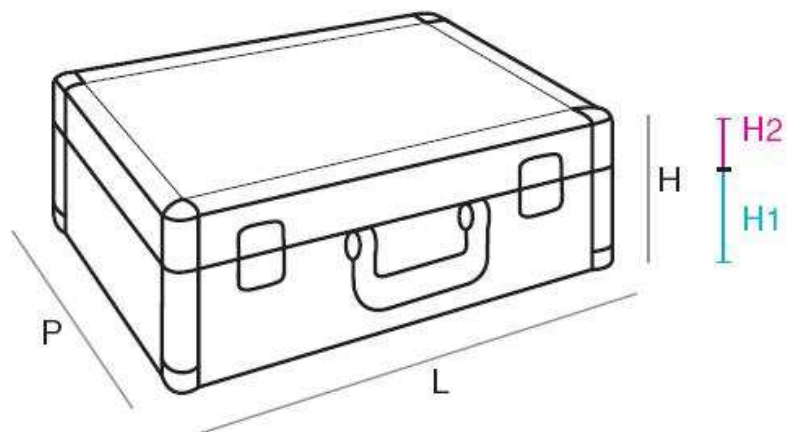

VALIGIE STARC · ART. 195/STL

	L	P	H	H1	H2
external	380	260	140	-	-
internal	360	235	-	90	30

EMBOSSED ALUMINIUM

COLORS

SMOOTH FINISH ALUMINIUM

COLORS

WEIGHT

art. 195/STL = 3,0 kg · art. 195/STL/D = 1,8 kg · art. 195/STL/S = 1,8 kg · art. 195/STL/S1 = 1,8 kg