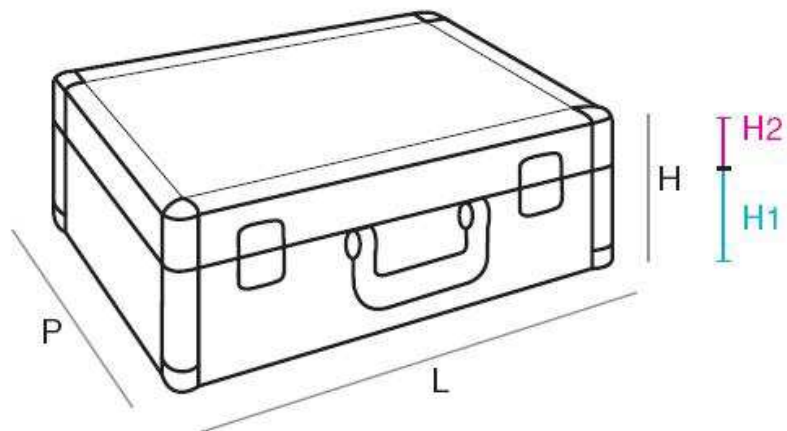

VALIGIE STARC · ART. 196/STL

	L	P	H	H1	H2
external	455	320	120	-	-
internal	435	300	-	75	30

EMBOSSED ALUMINIUM

COLORS

SMOOTH FINISH ALUMINIUM

COLORS

WEIGHT

art. **196/STL** = 4,2 kg · art. **196/STL/D** = 3,0 kg · art. **196/STL/S** = 3,0 kg · art. **196/STL/S1** = 3,0 kg

art. **196/STL/CR/15S** = + 1 kg