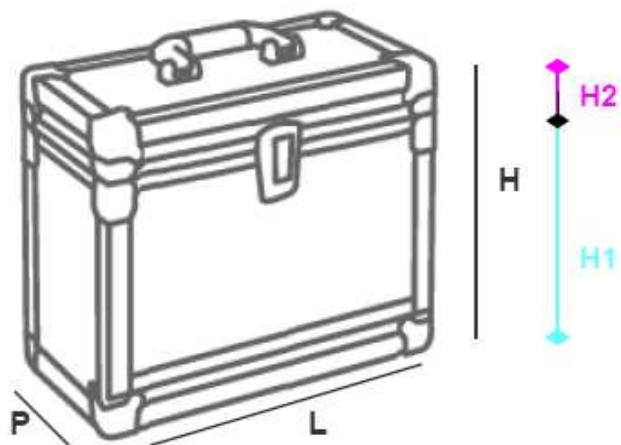

BAULETTI GRINTA • ART. 26/BL

	L	P	H	H1	H2
external	265	265	240	-	-
internal	240	240	-	170	45

EMBOSSED ALUMINIUM

COLORS

SMOOTH FINISH ALUMINIUM

COLORS

WEIGHT

art. 26/BL = 2,9 kg