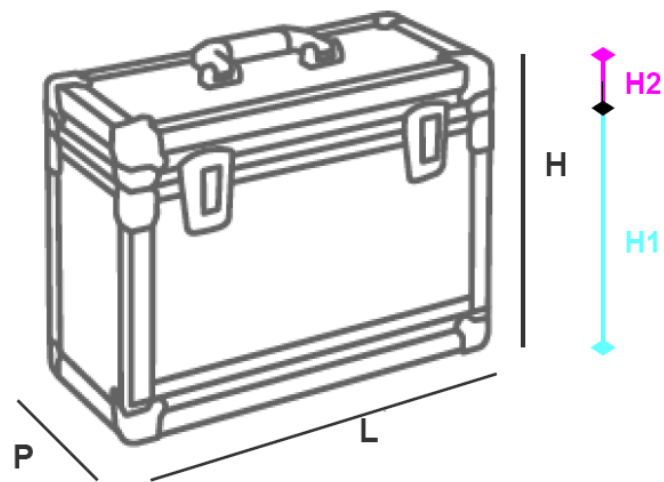

BAULETTI GRINTA · ART. BL/60 – BL/52 – BL/42

art. BL/60	L	P	H	H1	H2
external	600	220	240	-	-
internal	580	200	-	175	50

art. BL/52	L	P	H	H1	H2
external	520	220	240	-	-
internal	500	200	-	175	50

art. BL/42	L	P	H	H1	H2
external	420	220	240	-	-
internal	400	200	-	175	50

EMBOSSED ALUMINIUM

COLORS

SMOOTH FINISH ALUMINIUM

COLORS

WEIGHT

art. **BL/60** = 5,8 kg · art. **BL/52** = 4,6 kg · art. **BL/42** = 4,0 kg