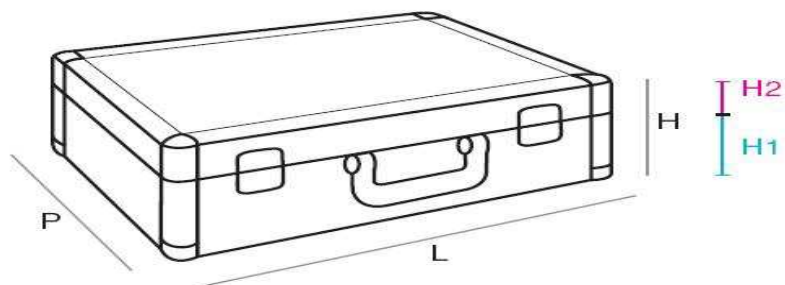

VALIGIE STARC · ART. PC/42

	L	P	H	H1	H2
external	430	325	60	-	-
internal	415	308	-	30	10

EMBOSSED ALUMINIUM

COLORS

SMOOTH FINISH ALUMINIUM

COLORS

WEIGHT

art. **PC/42** = 2,4 kg