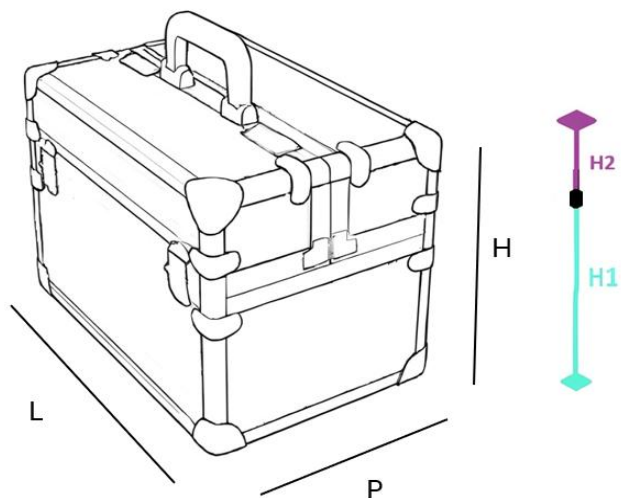

BAULETTI DOUBLE ART.DBL/40/AL

	L	P	H	H1	H2
external	400	250	280	-	-
internal	370	235	-	170	90

COLORS

WEIGHT

art. DBL/40/AL= 4,0 kG