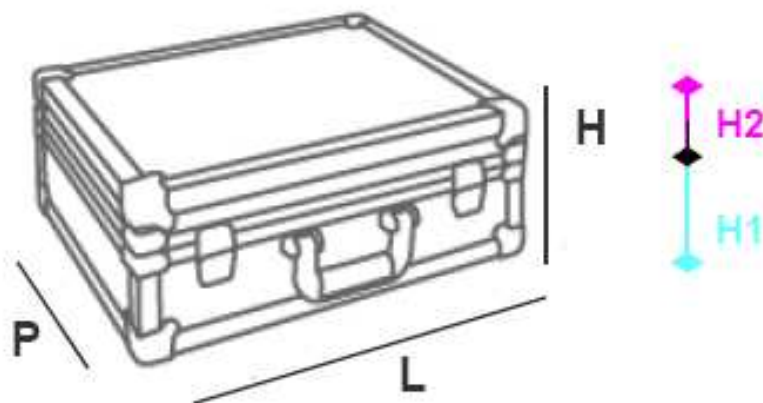

VALIGIE TECNO · ART. 198/BA

	L	P	H	H1	H2
external	450	350	170	-	-
internal	420	325	-	105	50

ABS

COLORS

WEIGHT

art. **198/BA** = 5,7 kg · art. **198/BA/D** = 4,0 kg · **198/BA/S** = 4,0 kg · **198/BA/S1** = 4,0 kg

art. **198/BA/W** = 7,3 kg