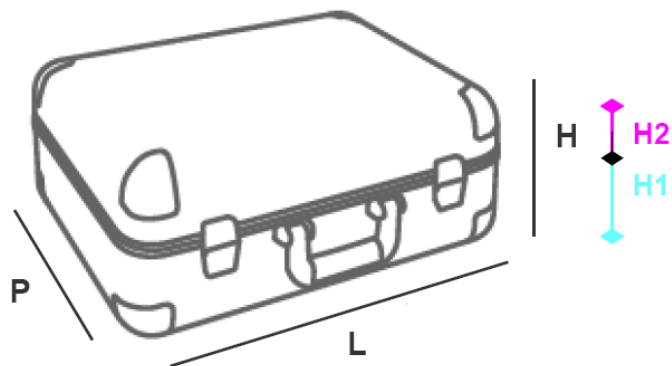

# VALIGIE NORDICA · ART. 300/BA

	L	P	H	H1	H2
external	495	380	190	-	-
internal	470	350	-	115	70

ABS

COLORS

WEIGHT

art. 300/BA = 5,8 kg · art. 300/BA/D = 4,0 kg · 300/BA/S = 4,0 kg · 300/BA/S1 = 4,0 kg

art. 300/BA/W = 7,0 kg