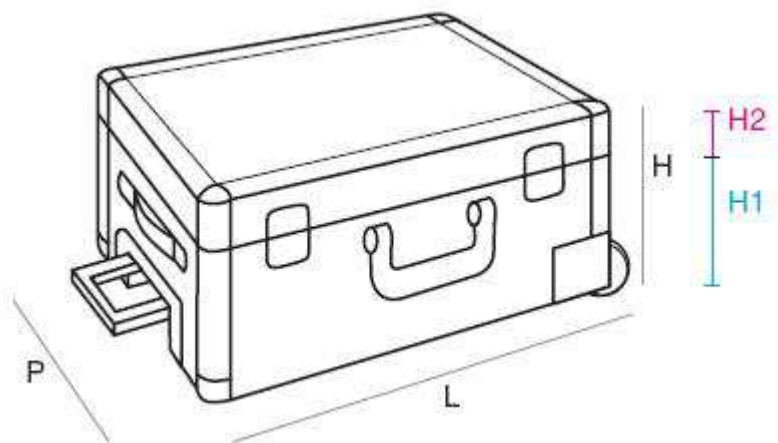

VALIGIE GRINTA · ART. CARRY/G/2/i

	L	P	H	H1	H2
external	545	330	245	-	-
internal	520	305	-	130	50

EMBOSSED ALUMINIUM

COLORS

SMOOTH FINISH ALUMINIUM

COLORS

WEIGHT

art. **CARRY/G/2/i** = 9,5 kg · art. **CARRY/G/2/i/V** = 8,8 kg