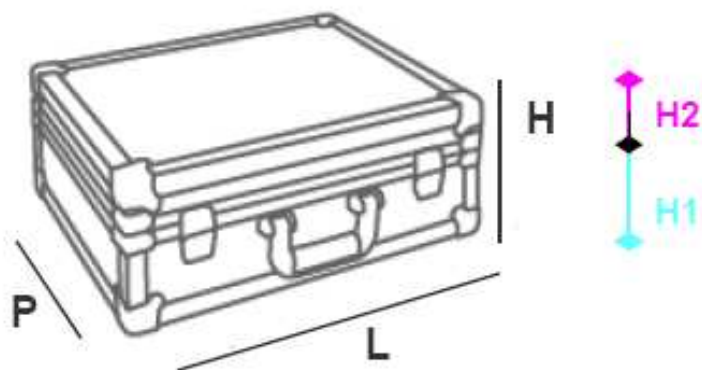

VALIGIE GRINTA · ART. 650/AL

art. 650/AL	L	P	H	H1	H2
external	650	460	230	-	-
internal	620	430	-	155	45

art. 650/AL/W	L	P	H	H1	H2
external	650	460	270	-	-
internal	620	430	-	155	45

EMBOSSED ALUMINIUM

COLORS

WEIGHT

art. 650/AL = 7,0 kg · art. 650/AL/W = 9,0 kg

SMOOTH FINISH ALUMINIUM

COLORS