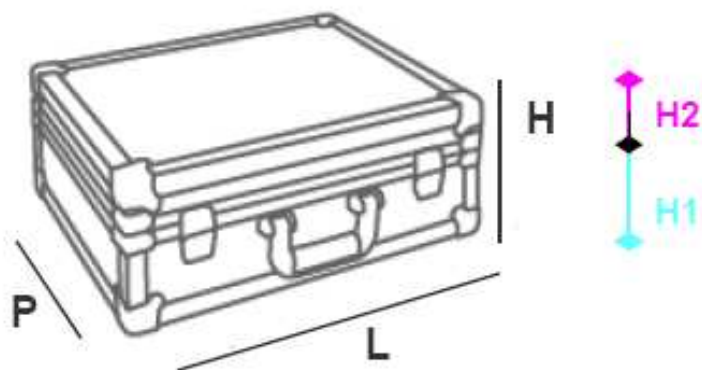

VALIGIE GRINTA · ART. 750/AL

art. 750/AL	L	P	H	H1	H2
external	750	490	250	-	-
internal	720	475	-	175	45

art. 750/AL/W	L	P	H	H1	H2
external	750	490	290	-	-
internal	720	475	-	175	45

EMBOSSED ALUMINIUM

COLORS

WEIGHT

art. 750/AL = 8,0 kg · art. 750/AL/W = 10,0 kg

SMOOTH FINISH ALUMINIUM

COLORS