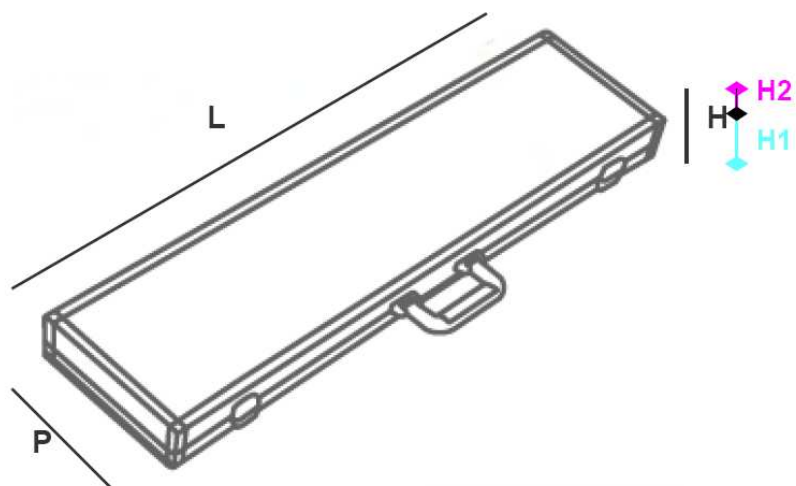

VALIGIE STARC · ART. SWL/1300

	L	P	H	H1	H2
external	1300	340	100	-	-
internal	1280	325	-	60	30

EMBOSSED ALUMINIUM

COLORS

SMOOTH FINISH ALUMINIUM

COLORS

WEIGHT

art. **SWL/1300** = 8,1 kg